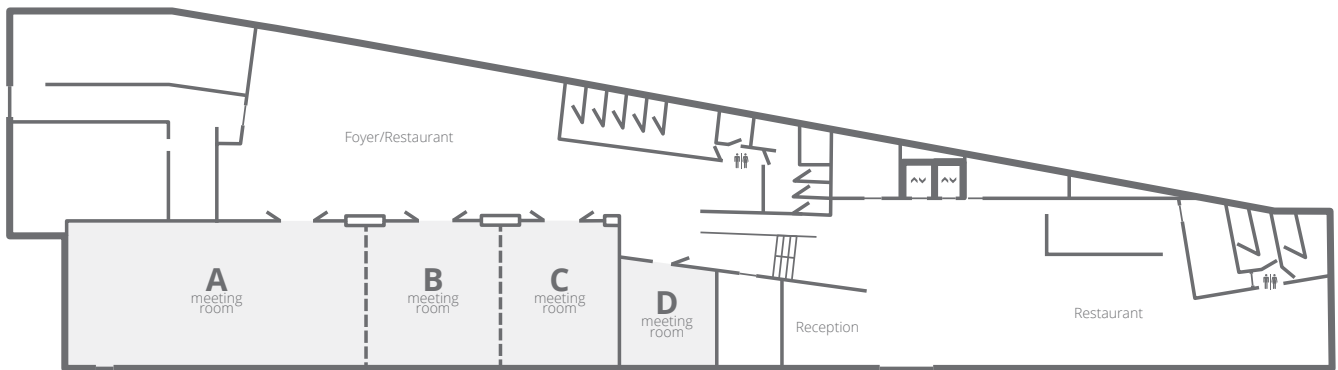

- › Hotel is a part of an Eden Arena complex
- › 150 hotel rooms in Economy and Superior category
- › 4 rooms with the view of SK Slavia Praha football stadium
- › Conference rooms including conference restaurant are separate from the rest of the hotel
- › Three conference rooms with total area 250 sq.m. and capacity up to 200 guests
- › Modern AV technology with microphones, LCD televisions

GASTRONOMIE | GASTRONOMY

- › Café restaurant Eden s každodenní nabídkou poledních menu
- › Kongresová restaurace Eden
- › Letní terasa
- › Celková kapacita až 210 osob

- › Café Restaurant Eden with daily lunch menu offer
- › Congress restaurant Eden
- › Summer terrace
- › Capacity up to 210 people

Konferenční prostory	Divadlo Theatre	Škola Classroom	Geneva	Tvar U U-shape	Cocktail Banquet	m ² sq.m.
„A“	120	80	68	60	70	150
„B“, „C“	40	30	22	20	30	50
„A+B“	160	110	90	80	100	200
„A+B+C“	200	140	112	100	130	250